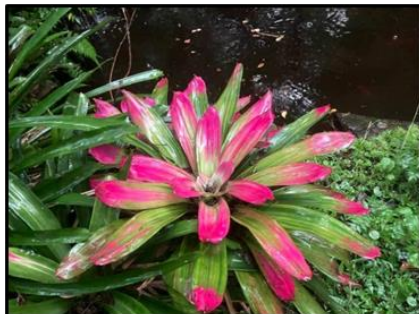

Spotlight: *Neoregelia* 'Passion'

Neoregelia 'Passion' is a cross between *Neoregelia* 'Blushing Bride' and *Neoregelia johannis*. The striking pink color comes from *Neoregelia* 'Blushing Bride'. This bromeliad makes a great landscape plant for partial to full sun with its striking chartreuse green and vivid hot pink tipped symmetrical foliage.

(Photo: Irene Aldrich)